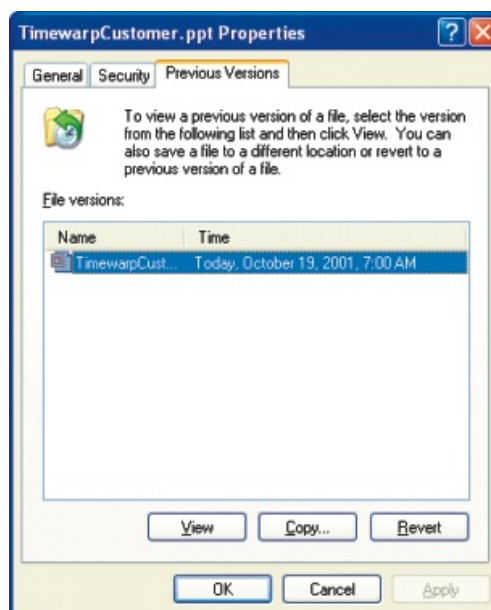

Proware Technology Corp.

Tel:886-2-2914-8001(Rep.) Fax:886-2-2914-7975
http://www.proware.com.tw E-mail:info@proware.com.tw

Volume Shadow Copy Service (VSS)

Provide Point-In-Time recover for one or more disk section to enhance the effective of data protection. If there is any open file during the backup procedure, it can continue the operation without close the file. It also provides the function of "Shadow Copies for Shared Folder (SCSF)", to reduce administrator work load. Users can recover the deleted files by themselves.

Storage Manager (Optional Module)

Customers can purchase storage manager module for storage policy setting. Administrator can set rules of volume storage limitation the file type saving forbidden such as: files with virus and the unnecessary files. It also provides the data storage report so that administrator can query the data storage information.

iSCSI (Optional modules)

Customers can purchase the iSCSI module for the block-mode transfer for application (such as: SQL/Exchange) via the Ethernet network, they don't need to install the Fibre Channel network. It gets better performance than file transfer mode. It also provides more flexible expansion and management of storage architecture.

Shadow copy for shared folder